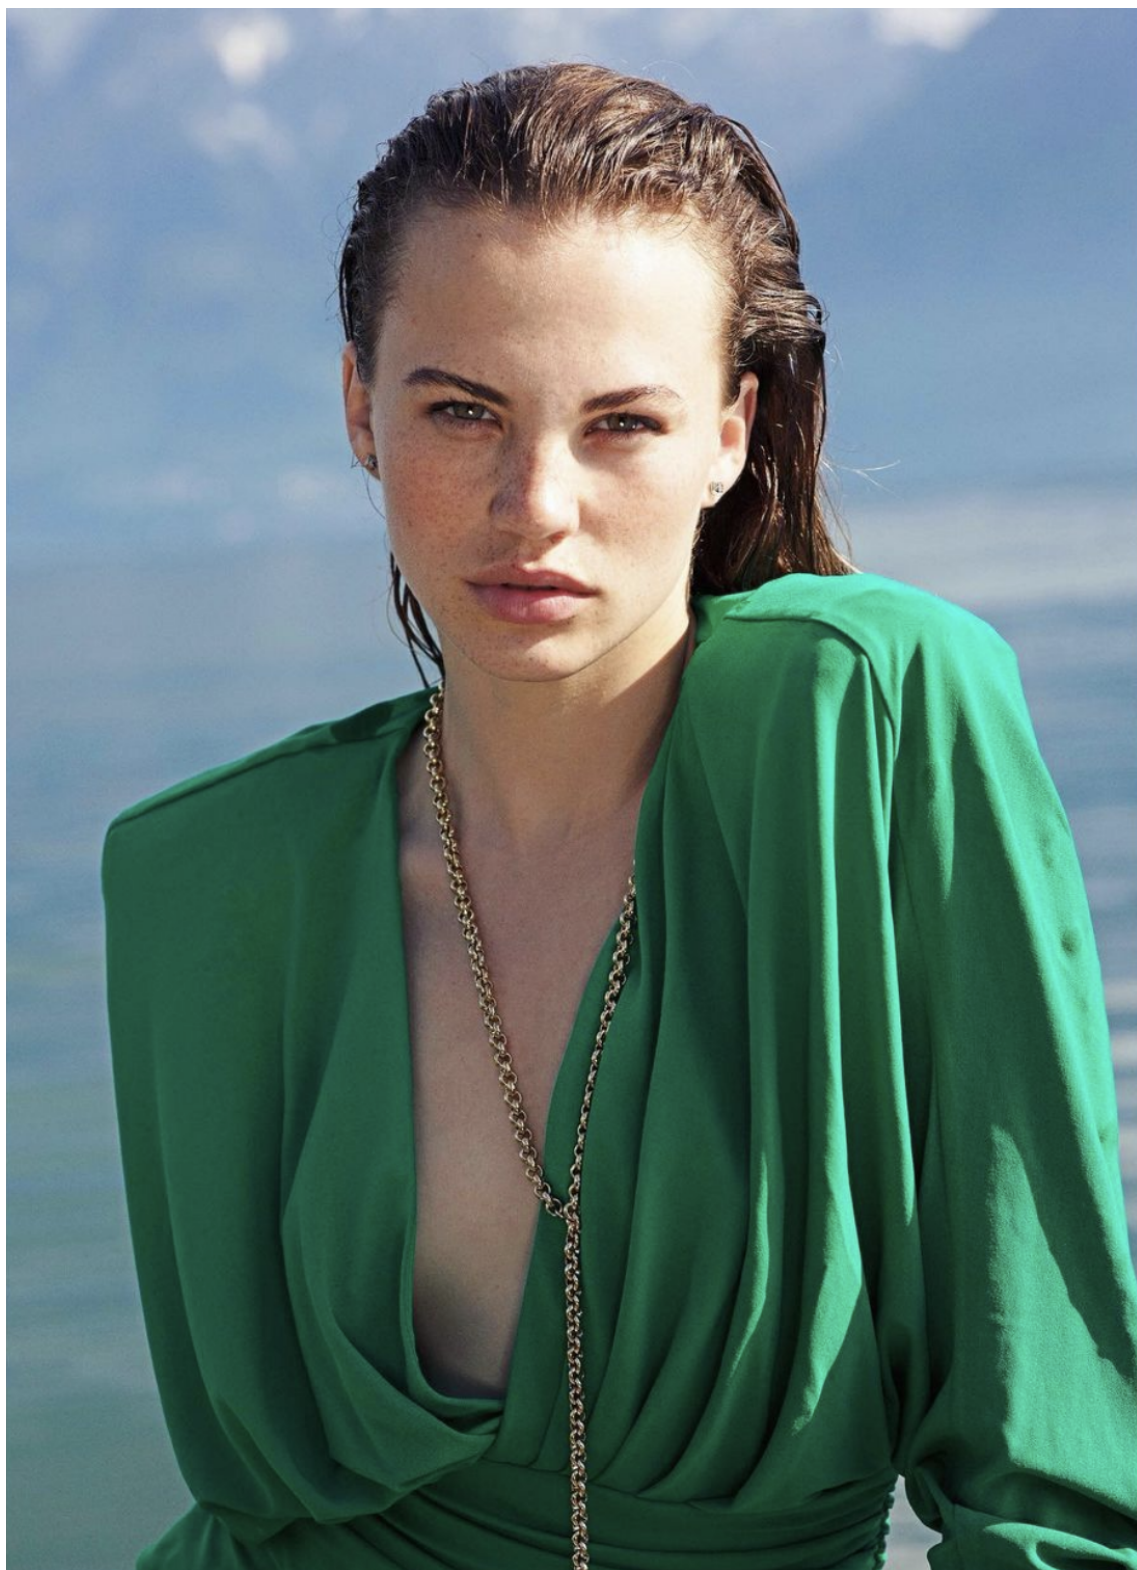

ALINA ZHMURKO

height 5'9" · bust 33" · cup B · waist 25" · hips 35.5" · dress 36 EU/6 US/8 UK

shoes size 39 EU/8 US/6 UK · hair light brown · eyes green